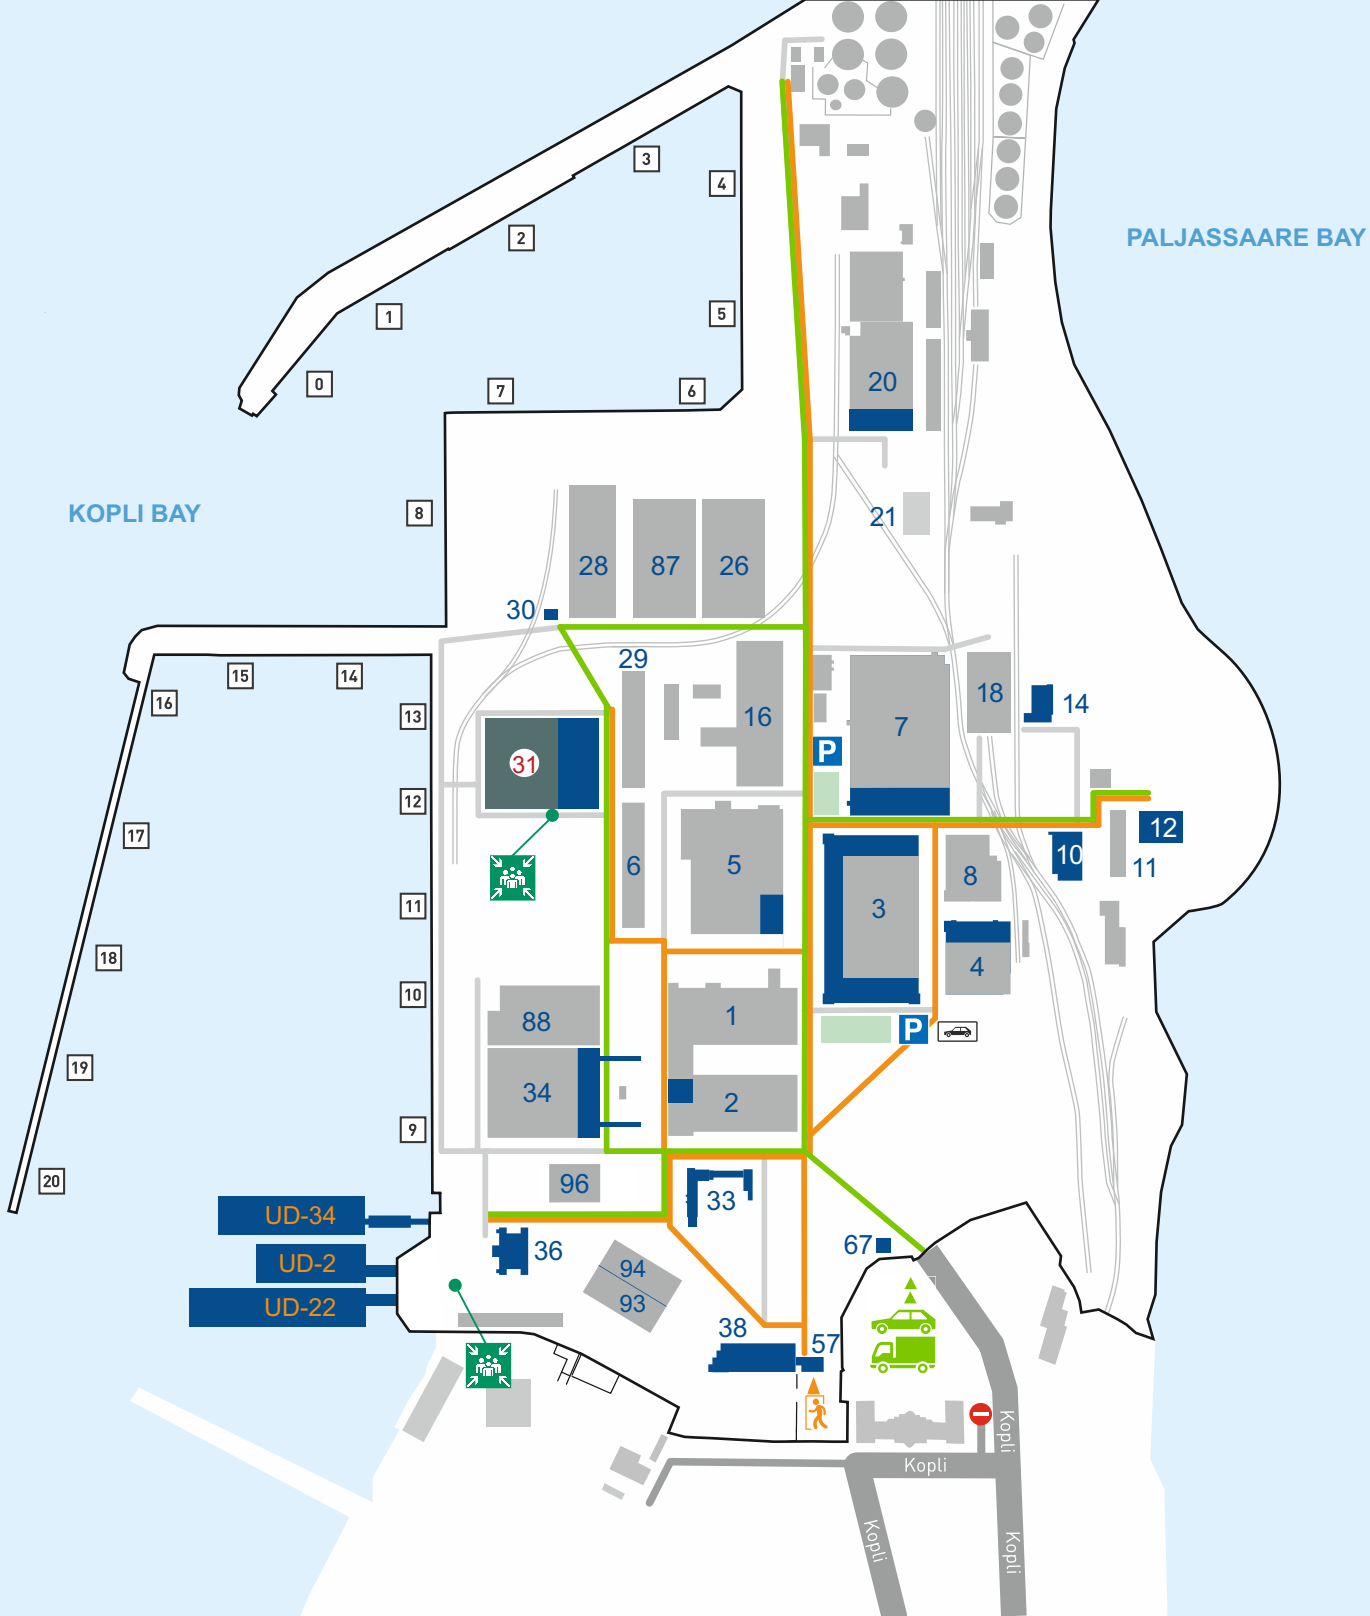

LIST OF COMPANIES

Baltic Premator	18, 36, 88, 96
Bars Elekter	3
BLRT ERA	3
BLRT Grupp	3
BLRT IK	3
BLRT Kinnisvara	3
BLRT Masinaehitus	3
BLRT Rekato	31
BLRT Transiit	16, 20, 26, 28, 87
BLRT Valukoda	4, 8
ELME	3
Elme Messer Gaas	3, 11
ELME Metall	3
ELME TKS	1, 3, 10, 38
ELME Trans	10, 12
Mereabi	31
Marketex Marine	7, 88
Marketex Offshore Constructions	1, 2, 5, 34
Marketex Vision	93, 94
Tehnomet Survey	7
Tallinn Shipyard	31
Vene-Balti Sadam	33
Wärtsilä BLRT Estonia	5, 6
Ökoloog	14
Main warehouse	5
Pass office	57
Entrance gate for vehicles	67

LEGEND

- Factory main entrance
- Buildings
- Transport road
- Parking area
- Road for pedestrians
  Moving without PPE
- Cars
- Main entrance
  to the factory area
- Quay
- Meeting point
  in case of fire
- Other roads